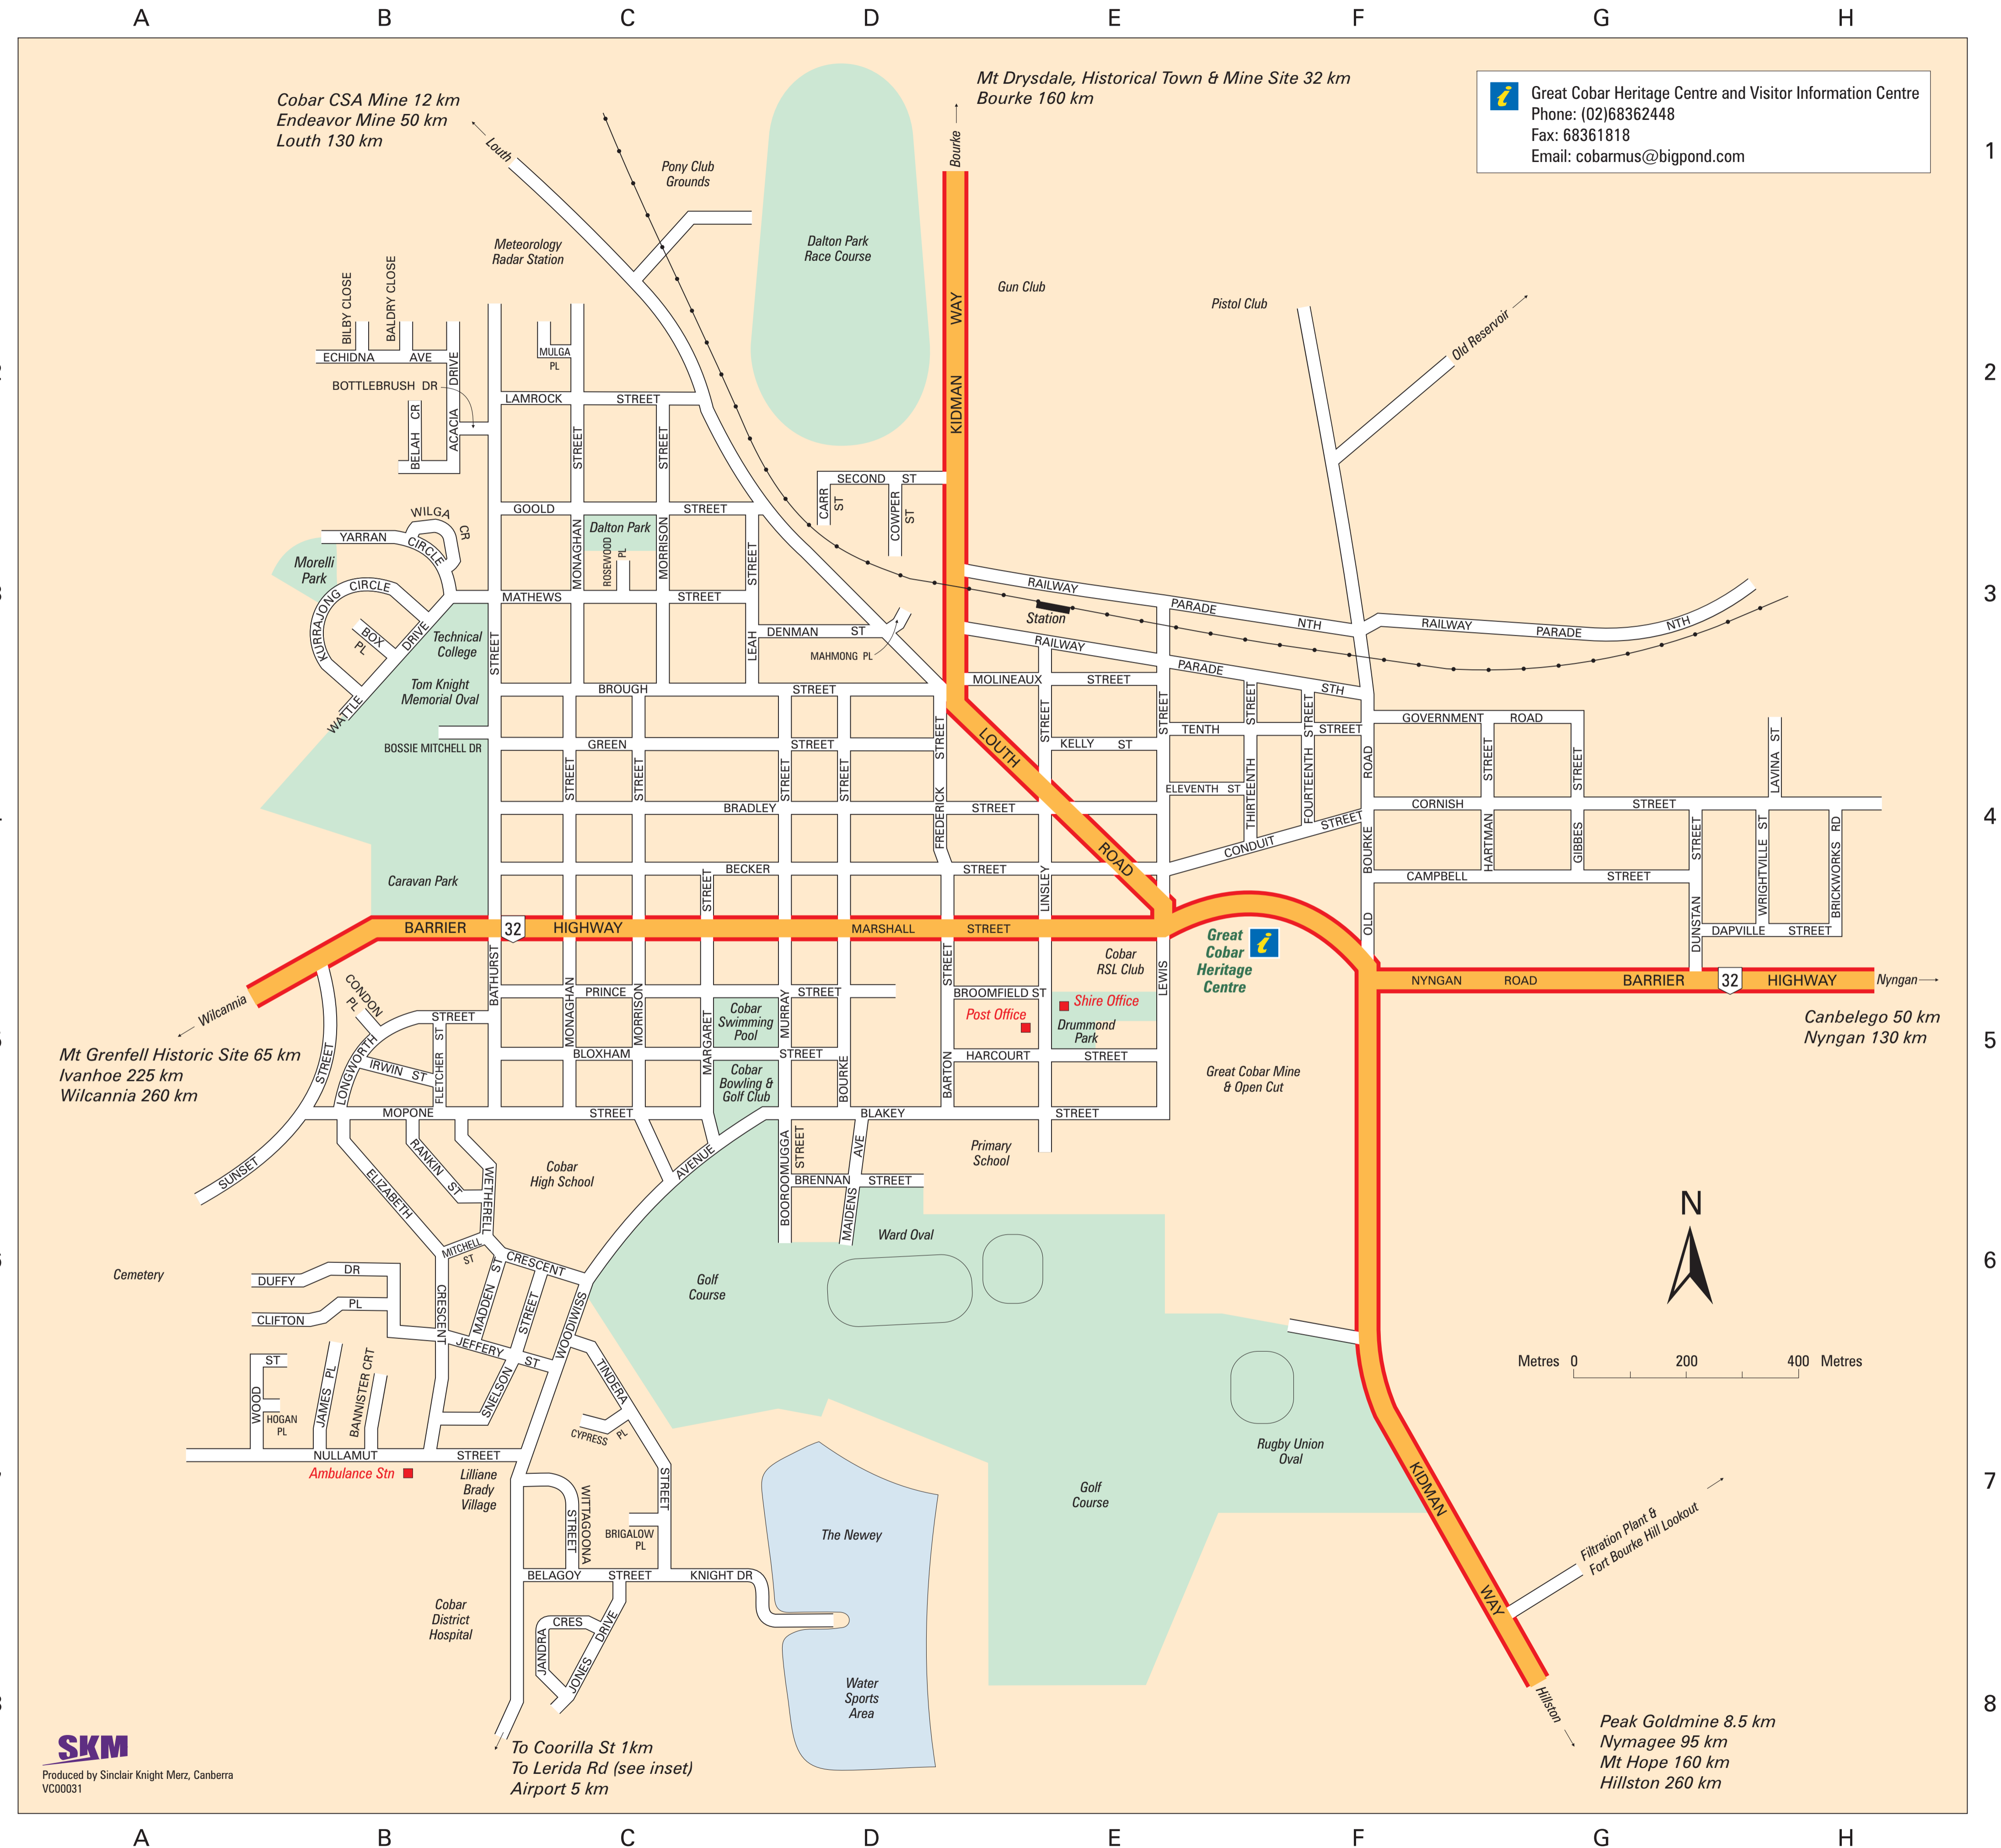

Rural Living Zone & Airport Inset

Great Cobar Heritage Centre and Visitor Information Centre
Phone: (02)68362448
Fax: 68361818
Email: cobarmus@bigpond.com

Metres 0 200 400 Metres

Produced by Sinclair Knight Merz, Canberra
VC00031

To Coorilla St 1 km
To Lerida Rd (see inset)
Airport 5 km

Peak Goldmine 8.5 km
Nymagee 95 km
Mt Hope 160 km
Hillston 260 km